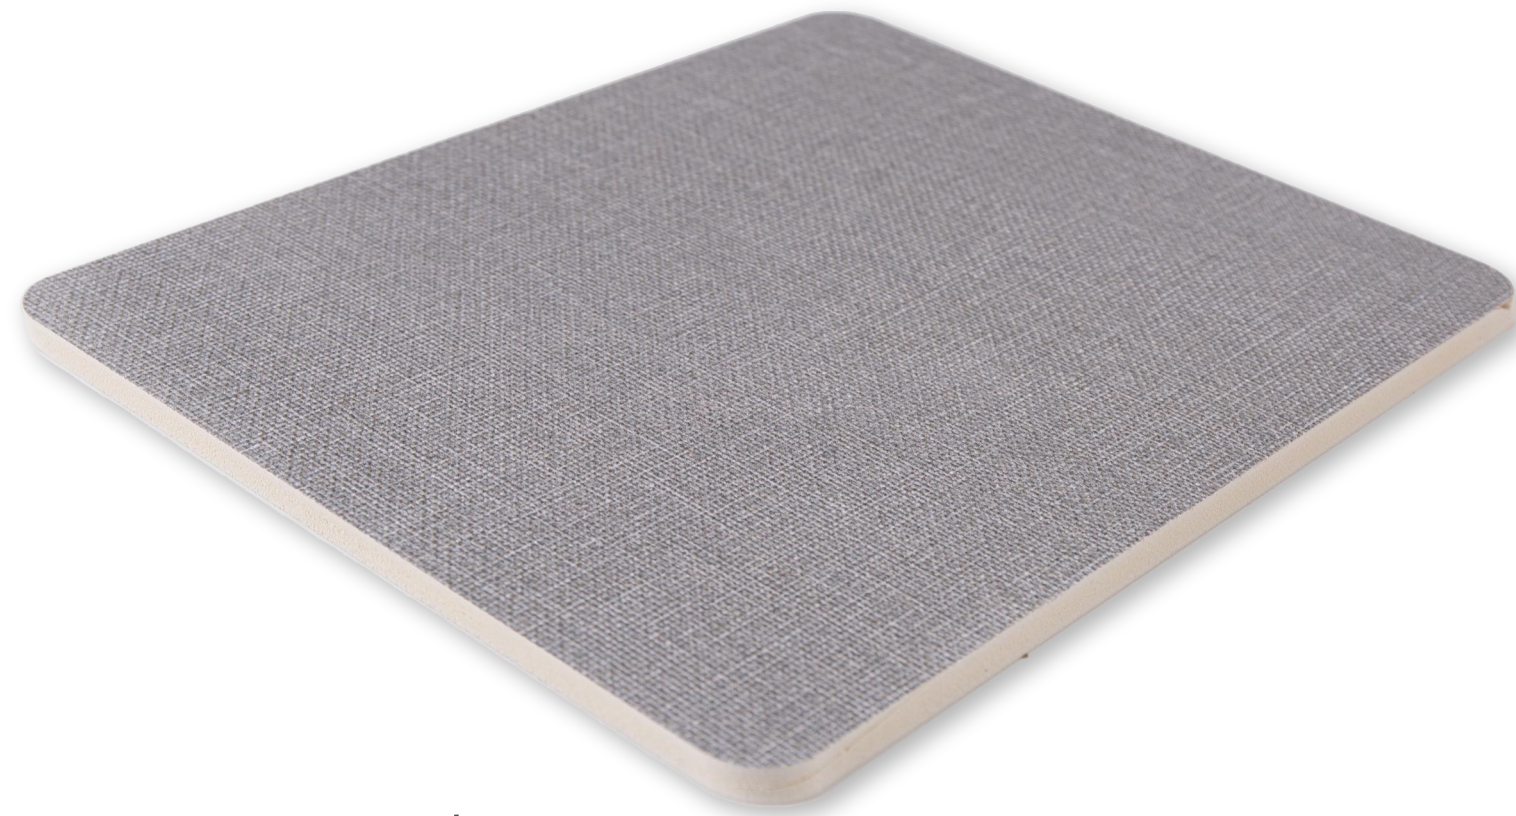

XK7031-A189

XK7096-302

XK7069-1

More colors Please contact us

PVC VENEER WALL PANEL

FABRIC SERIES

Thickness: 5/8mm

Size: 1220mm x 2440/2800/2900mm