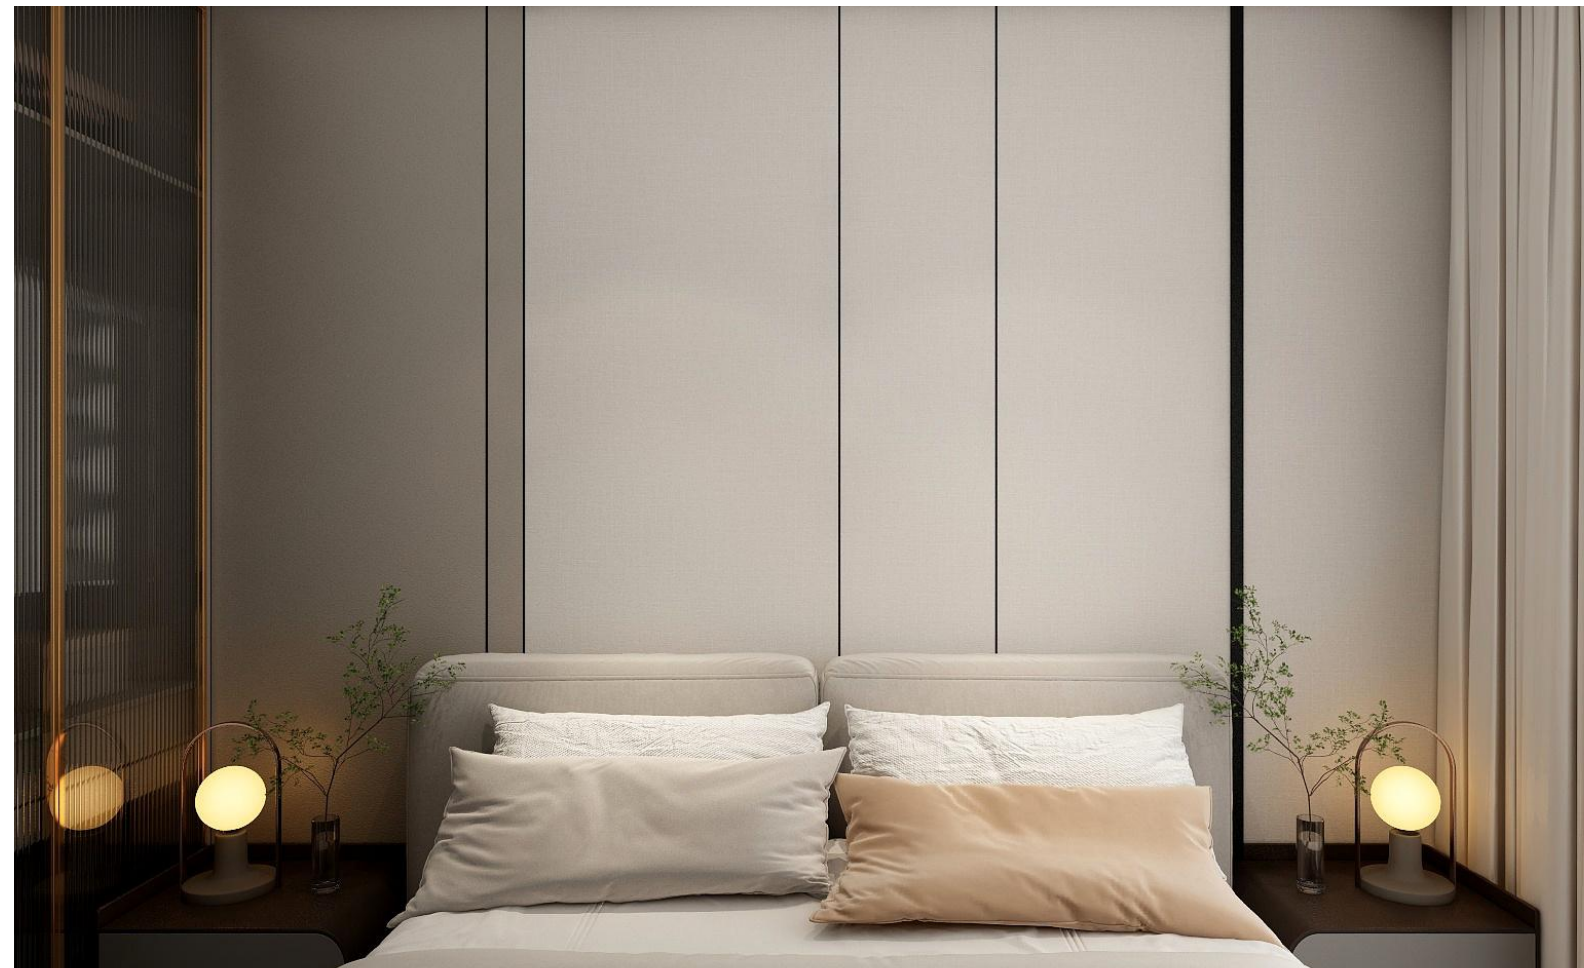

BAMBOO FIBER PANEL

COLOR PATTERN