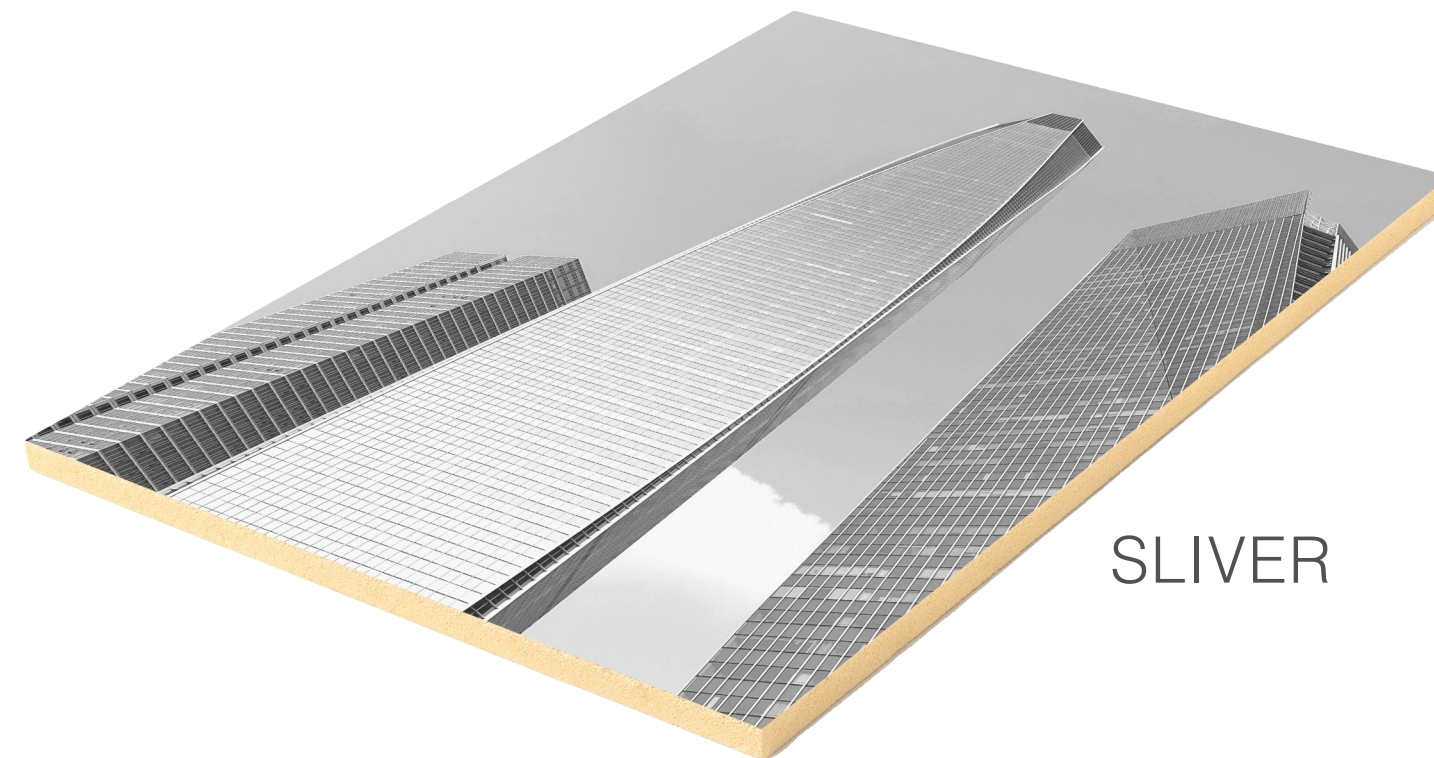

PVC VENEER WALL PANEL

MIRROR SERIES

GOLD

SLIVER

BROWN

Thinckness:5/8mm

Size:1220mm x 2440/2800/2900mm

W0101