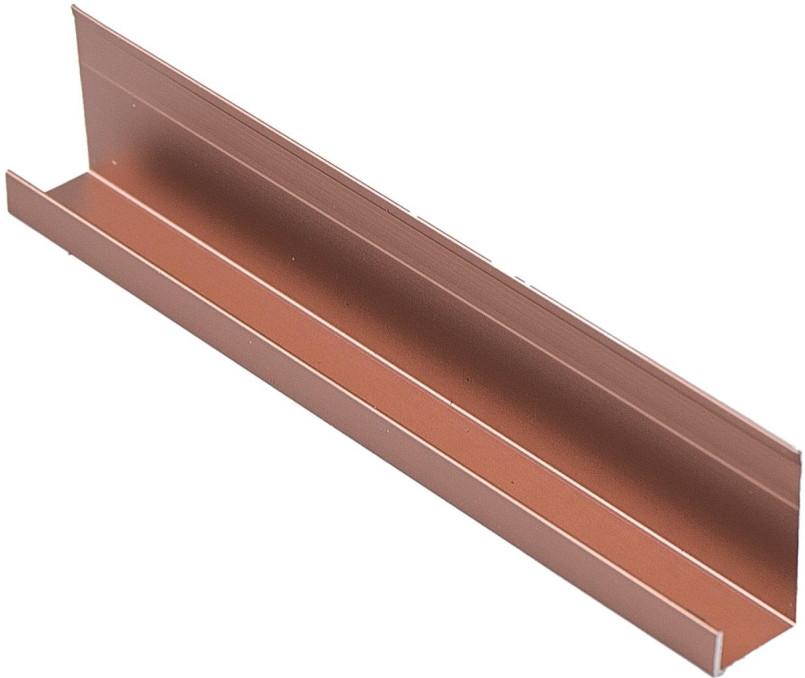

KL8008

KL8010

KL8239

More colors Please contact us

ALUMINUM ALLOY MOLDING

COLOR: BLACK、GOLD、SILVER、CHAMPAGNE ● ● ● ●

CONNECTION MOLDING 1

CLOSING EDGE MOLDING