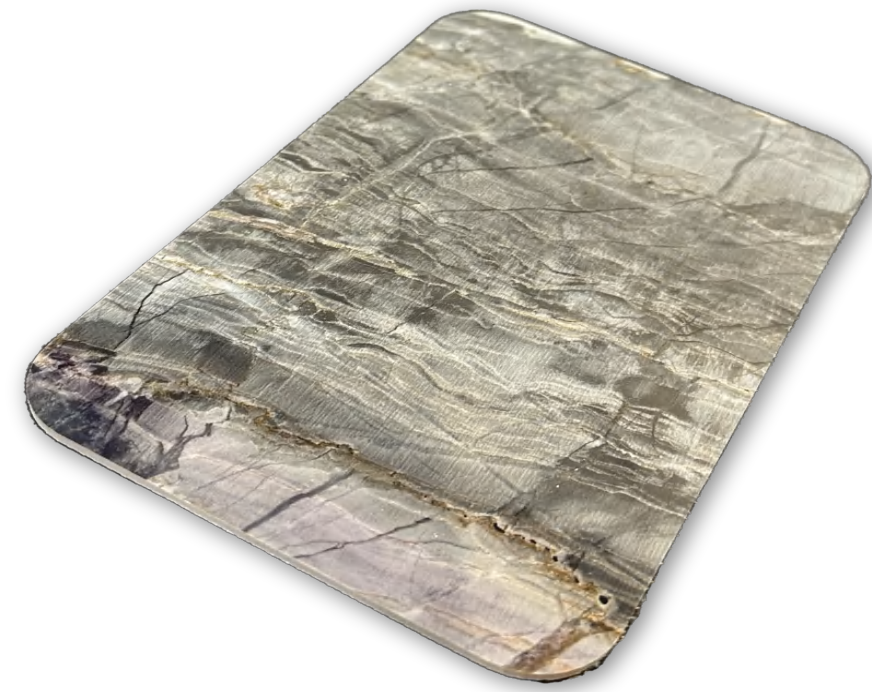

UV WALL PANEL