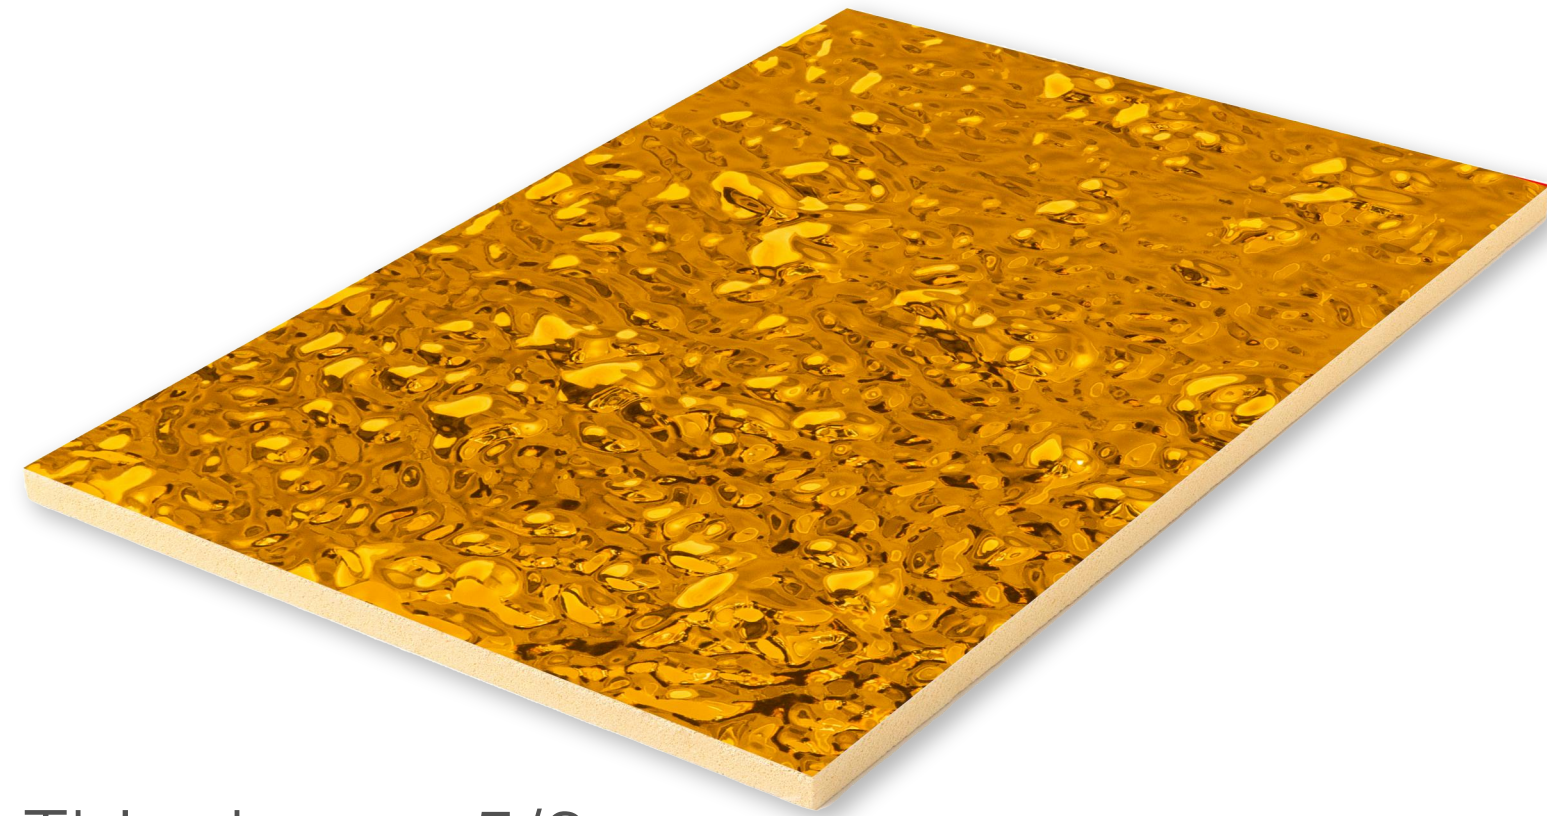

PVC VENEER WALL PANEL

METAL SERIES

Thickness: 5/8mm

Size: 1220mm x 2440/2800/2900mm