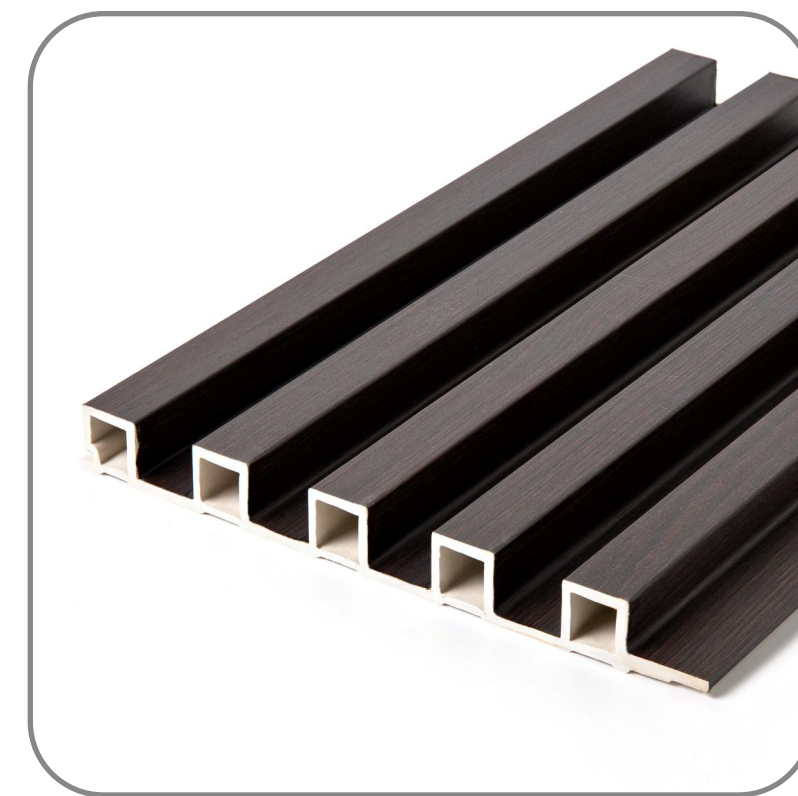

WPC WALL PANEL

160*24mm

186*14mm

200*25mm

200*20mm

152*10.5mm

WPC WALL PANEL

195*14mm