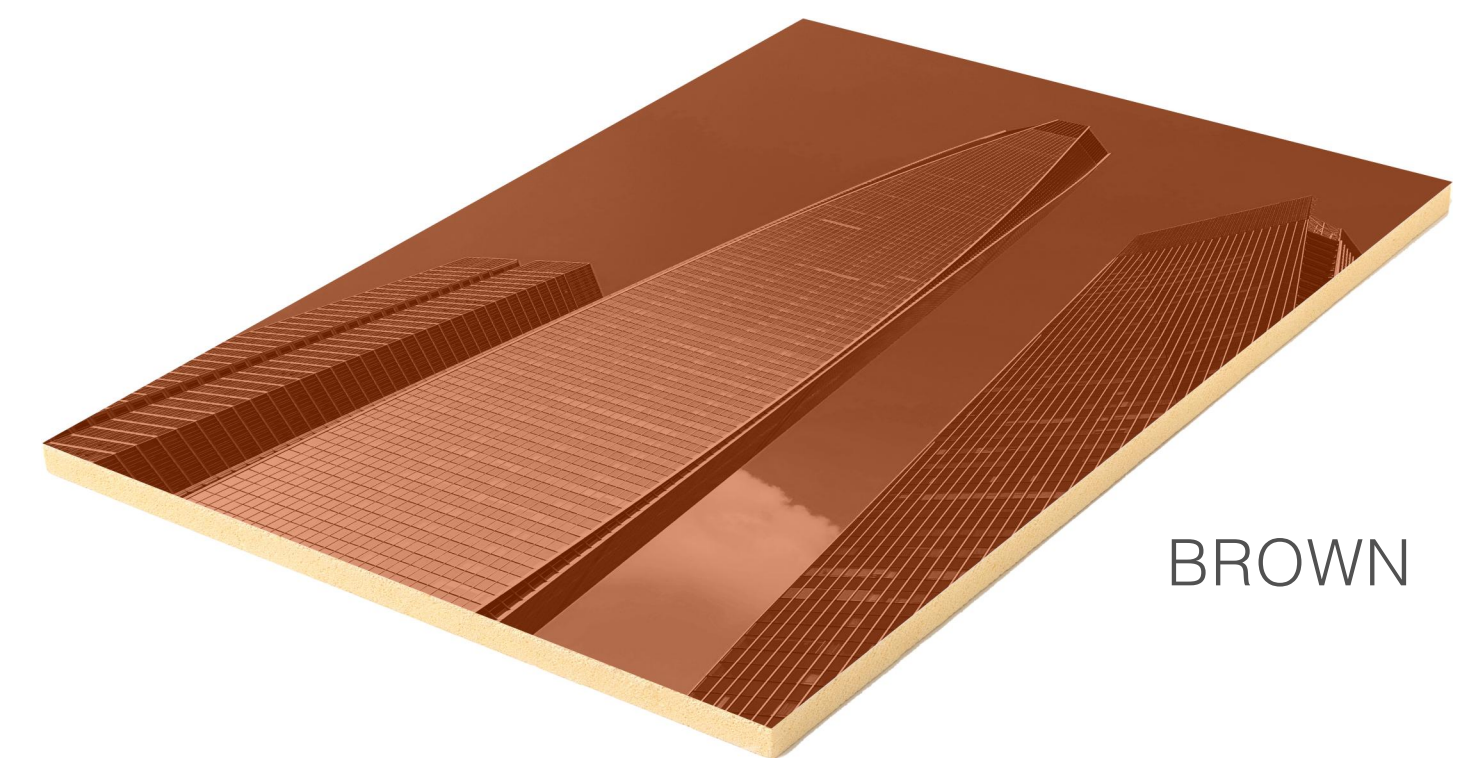

BROWN

Thinckness:5/8mm

Size:1220mm x 2440/2800/2900mm