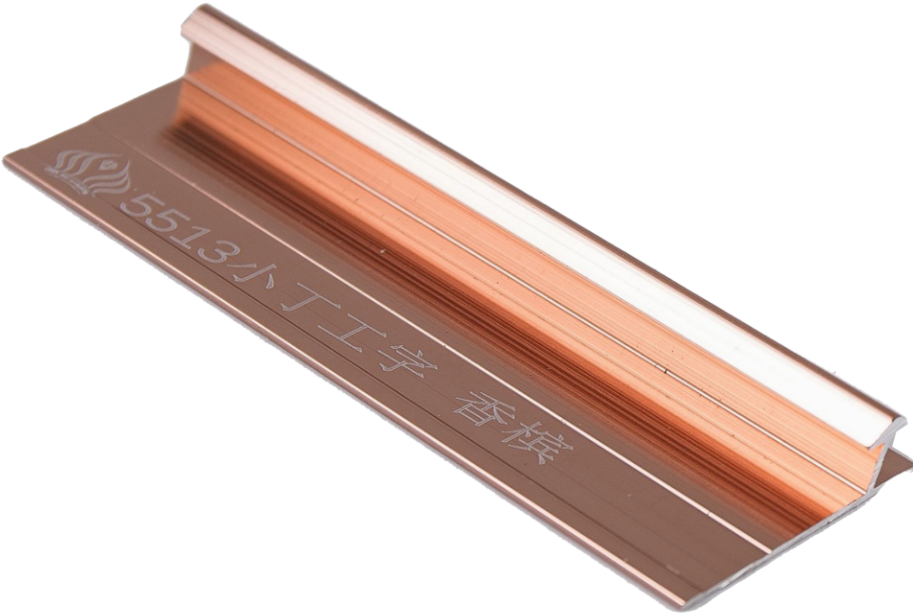

KL8008

KL8010

KL8239

More colors Please contact us

ALUMINUM ALLOY MOLDING

COLOR: BLACK、GOLD、SILVER、CHAMPAGNE ● ● ● ●

CONNECTION MOLDING 1

CLOSING EDGE MOLDING