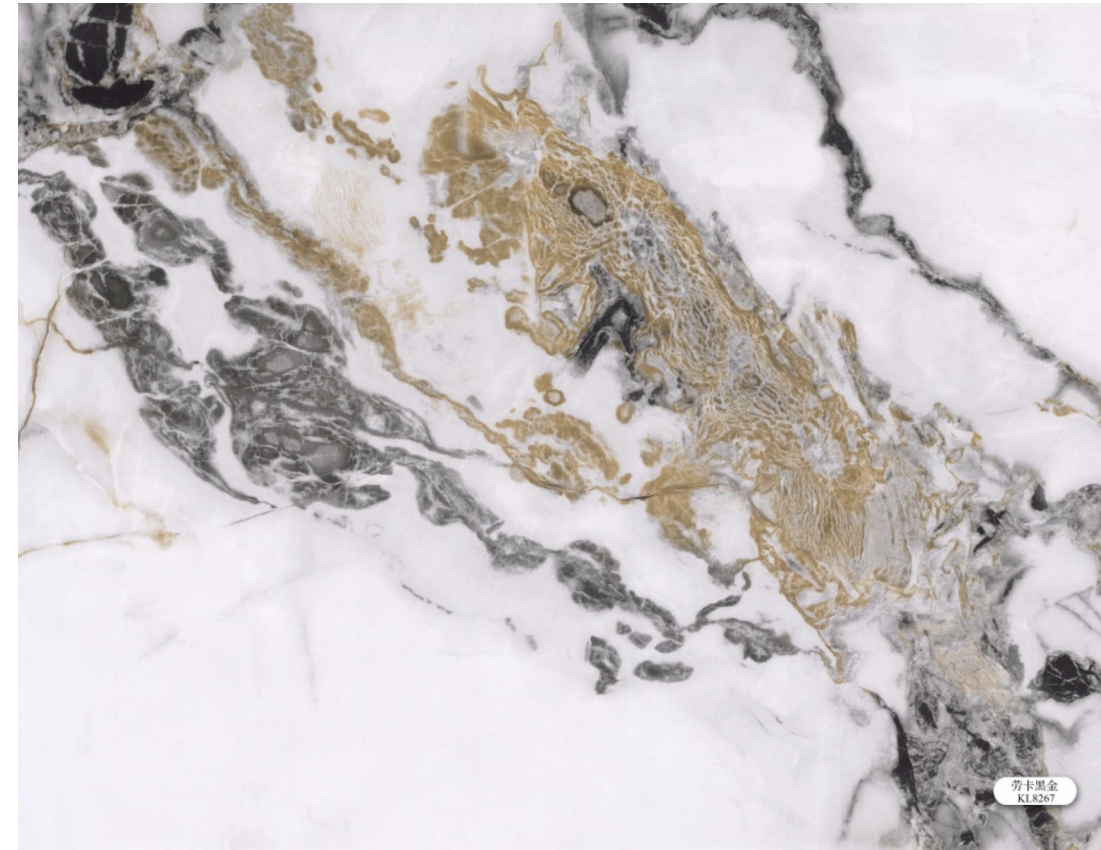

BAMBOO FIBER PANEL

COLOR PATTERN

UV WALL PANEL

Thickness: 2.6/2.8/3mm
Size: 1220mm x 2440/2800/2900mm

KL8267

KL8264

KL8260

KL8004